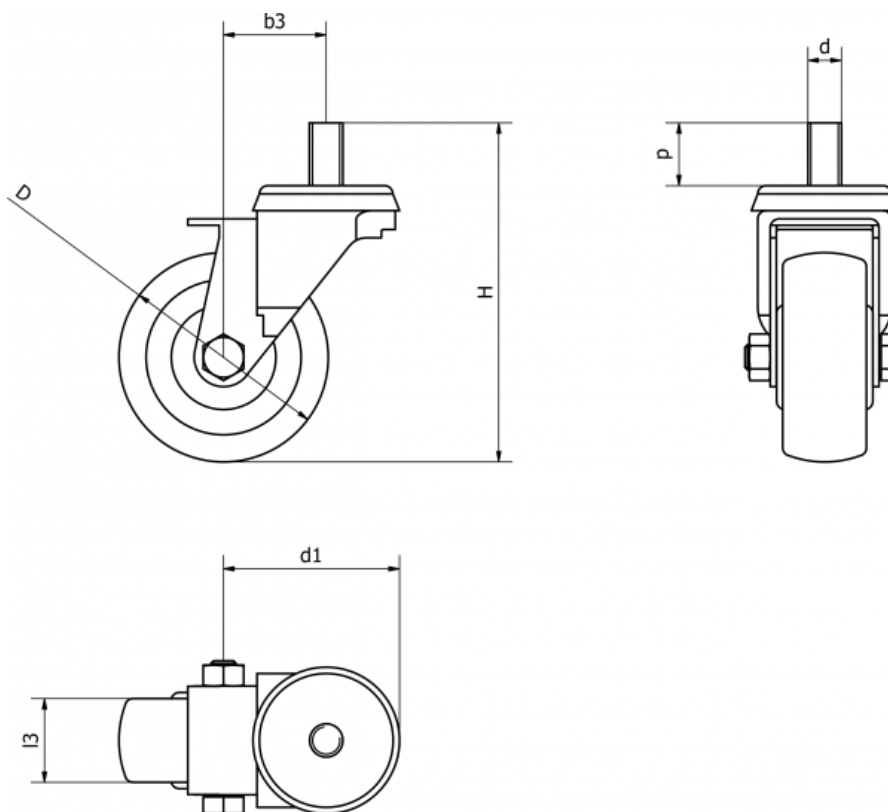

Data Sheet

Article number: 2314452146

Description: E+G rubber wheel 452146
RE.C7-040-CBL Turning plate without brake

Measures

B	=	H	= 59
b3	= 24	L	=
Code	= 452146	l3	= 18
d	= M8	p	= 15
D	= 40	s	=
d1	= 35	Type	= RE.C7-040-CBL
Dynamic load (N)	= 300		
g	= 130		